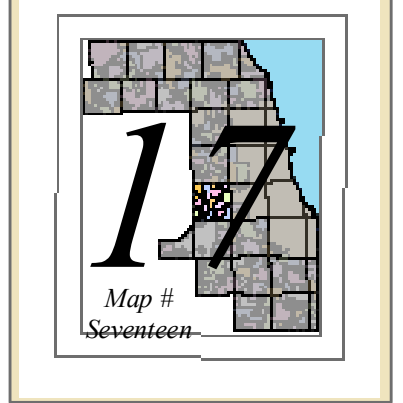

DOWNS GROVE TOWNSHIP, DU PAGE COUNTY T 38 N R 11 E

Lyons Township

Township 38 North Range 12 East, Cook County, Illinois

- County jurisdiction; County maintained
- State jurisdiction; State maintained
- Township jurisdiction; Township maintained
- Railroad
- Railroad, main line representation
- County line
- Political township line
- Survey township line
- Section or quarter-section line
- Indian reserve line
- Cemetery
- Golf Course
- Hospital
- RailStation
- School